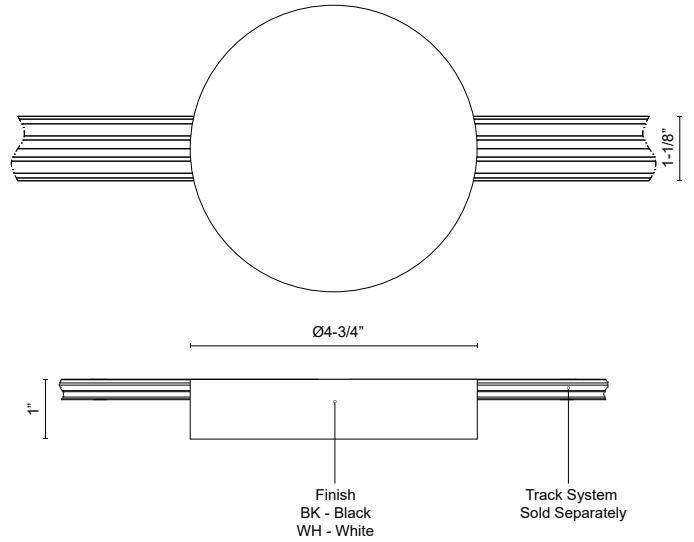

DESCRIPTION

Center Feed Canopy can be placed anywhere on the Trilo track with rail cutouts on either side of the circular body.

TR989362-BK
Black

TR989362-WH
White

SPECIFICATION DETAILS

Fixture Dimensions	D4-3/4" x H1"
Max Track Length	20m
Wattage	30W
Voltage	120V
Dimming	100% - 10%, TRIAC or ELV Dimmer (Not Included)
Location	Dry
Material	Steel + Polymeric Material
Paint Finish	BK02; WH02

* For custom options, consult factory for details.

* For warranty information, please visit www.kuzcolighting.com/warranty

*Only works with deep octagon box with height of 2-1/8"

COMMENT