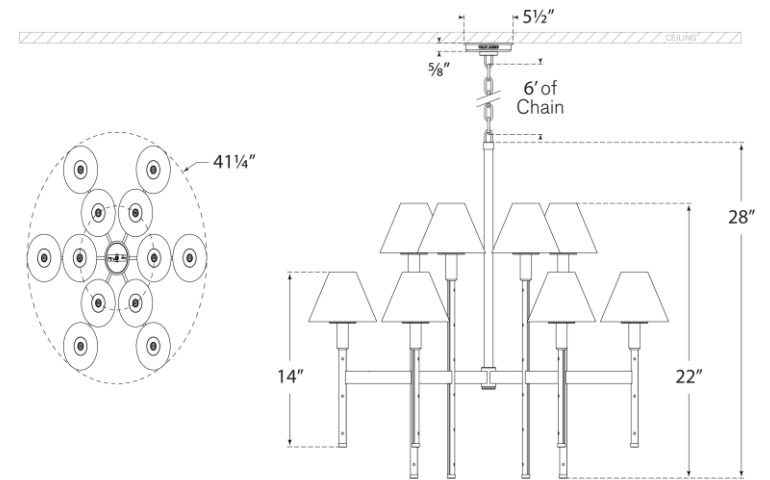

TEAR SHEET

Radford Large Two Tier Chandelier

Item # RL 5572NB/NRO-L

Designer: Ralph Lauren

Height: 28"

Width: 41.25"

Canopy: 5.5" Round

Finishes: NB/NRO, PN/BKE

Shade Treatments: L

Shade Details: 3" x 7.75" x 4.75"

Socket: 12 - E12 Candelabra

Wattage: 12 - 25 B11

Weight: 19 Pounds

Top View

Front View