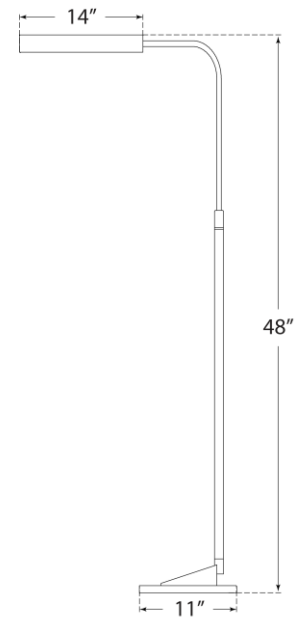

TEAR SHEET

Austin Adjustable Floor Lamp

Item # S 1350AI

Designer: Ian K. Fowler

Height: 36.75" - 48"

Width: 11"

Extension: 24.5"

Base: 11" Round

Finishes: AI, PN

Lightsource: Dedicated LED w/ Foot Switch

Wattage: 12w (1000lm)

Weight: 15 Pounds

Side View