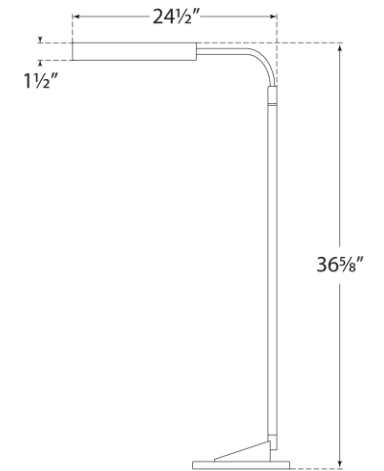

TEAR SHEET

Austin Adjustable Floor Lamp

Item # S 1350AI

Designer: Ian K. Fowler

Height: 36.75" - 48"

Width: 11"

Extension: 24.5"

Base: 11" Round

Finishes: AI, PN

Lightsource: Dedicated LED w/ Foot Switch

Wattage: 12w (1000lm)

Weight: 15 Pounds

Side View